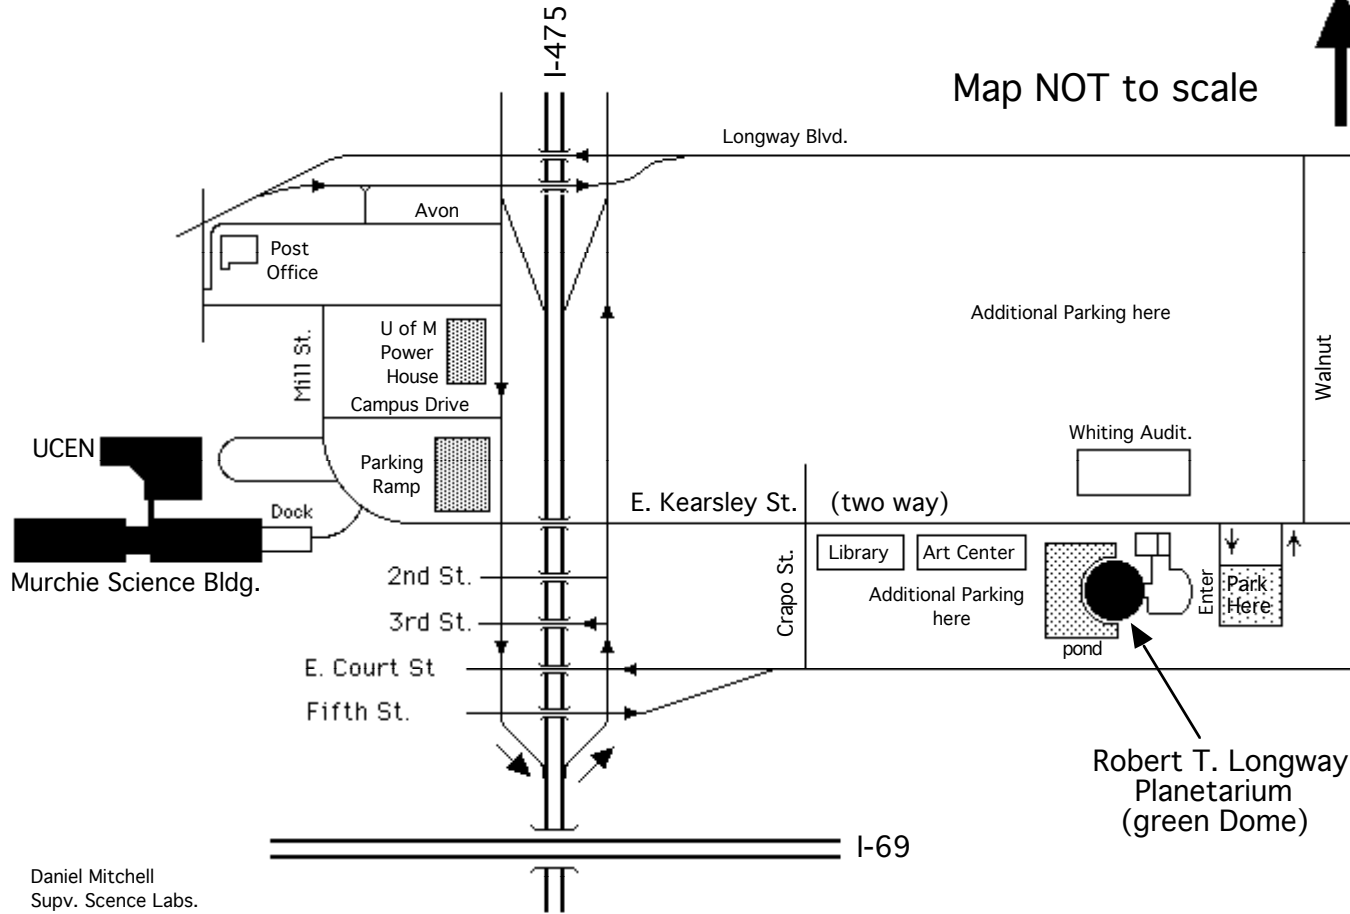

U of M - Flint, CSESP Dept.

Map to R. T. Longway Planetarium

3 three blocks east of UMF, on Kearsley St.

North

Map NOT to scale

UCEN
Murchie Science Bldg.

Daniel Mitchell
Supv. Science Labs.
CSESP Dept., UMF